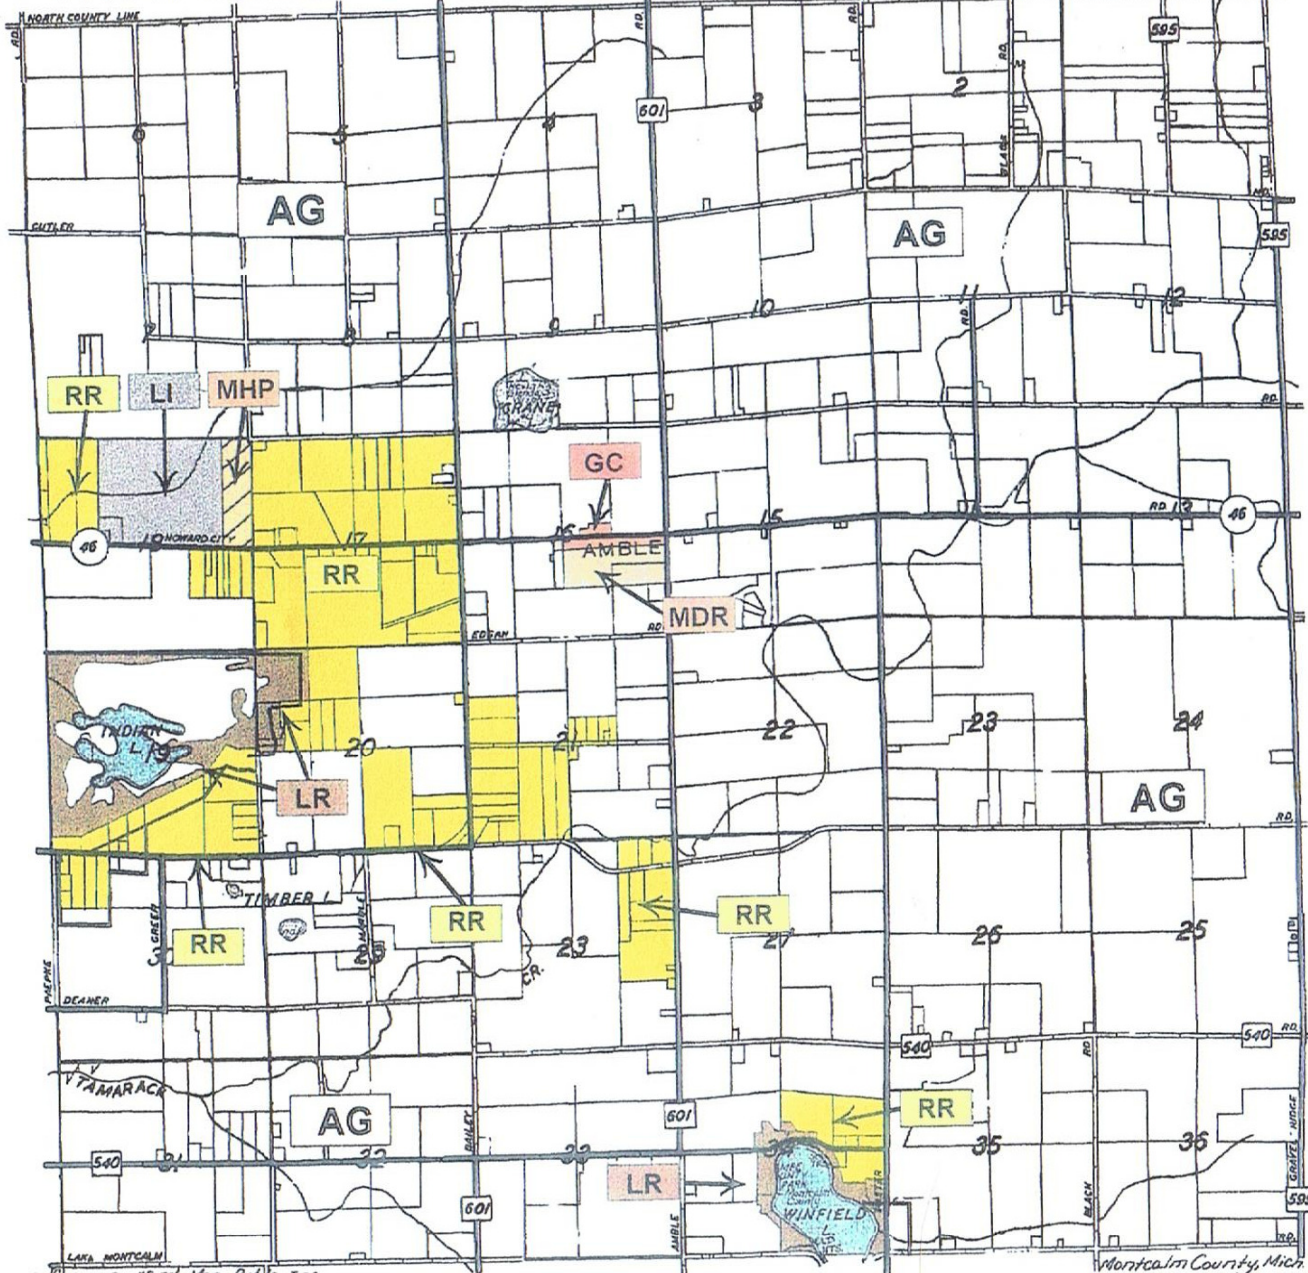

WINFIELD

T. 12 N.-R. 9 W.

MEGOSTA COUNTY

# Winfield Township

## Montcalm County, MI

### ZONING MAP

-  AG - Agricultural
-  RR - Rural Residential
-  LR - Lakeside Residential
-  MDR - Medium Density Residential
-  MHP - Manufacture Home Park
-  GC - General Commercial
-  LI - Light Industrial