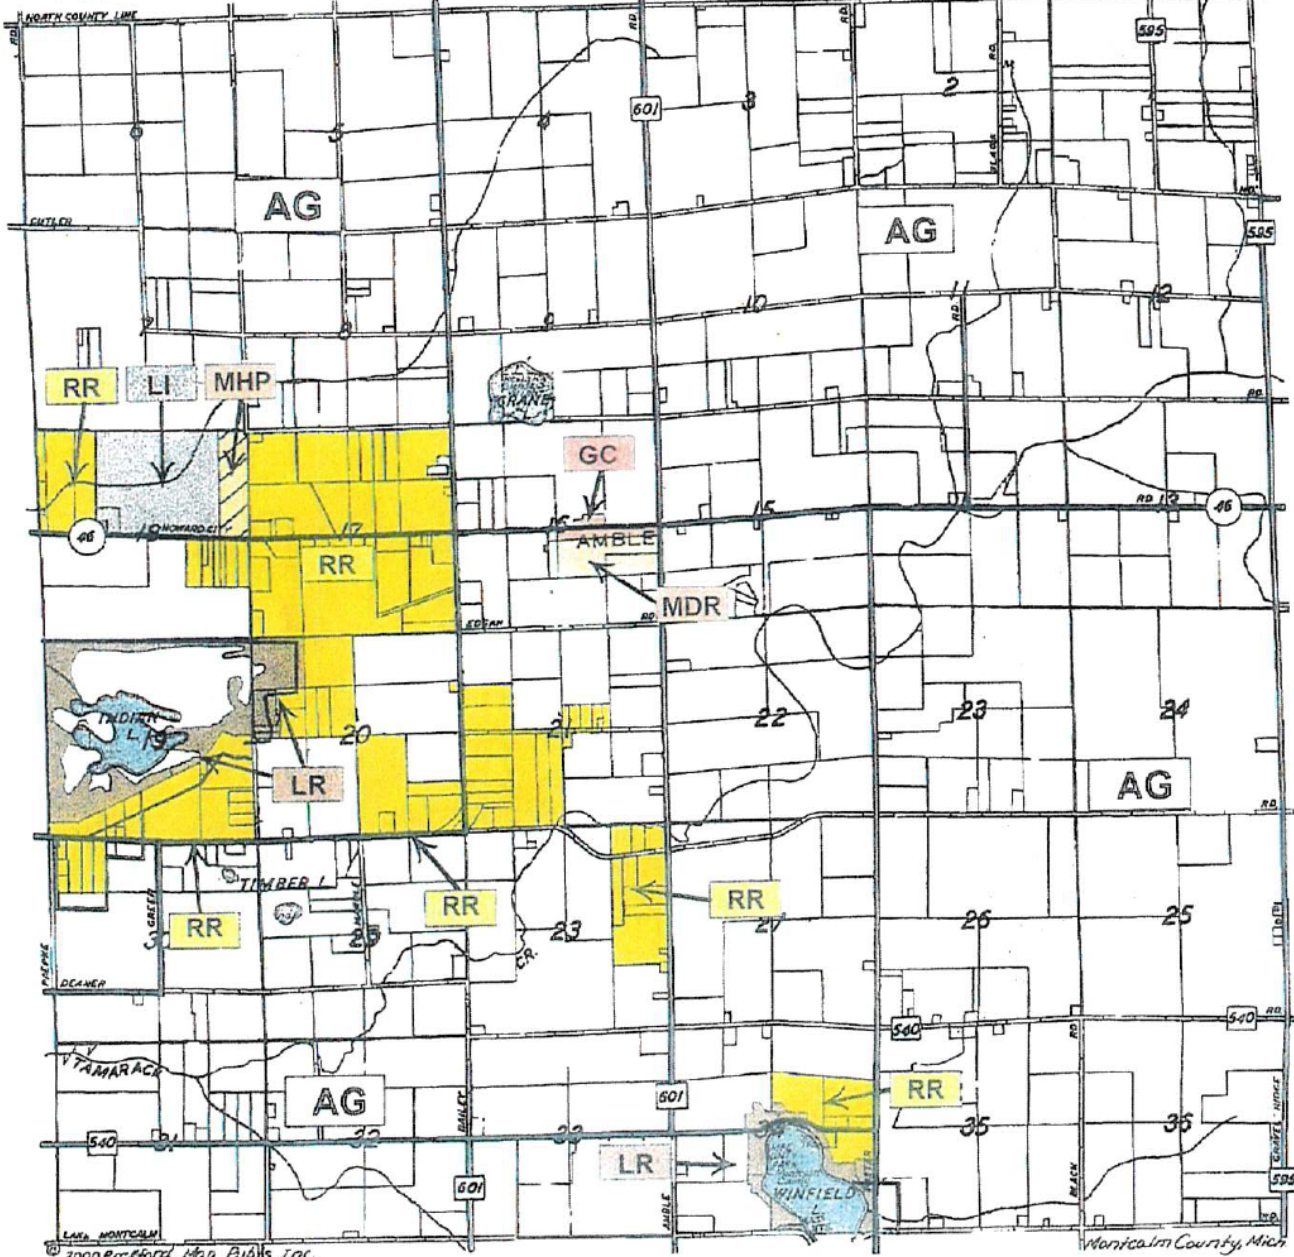

WINFIELD

T. 12 N.-R. 9 W.

MECOSTA COUNTY

Winfield Township Montcalm County, MI

ZONING MAP

- AG - Agricultural
- RR - Rural Residential
- LR - Lakeside Residential
- MDR - Medium Density Residential
- MHP - Manufacture Home Park
- GC - General Commercial
- LI - Light Industrial